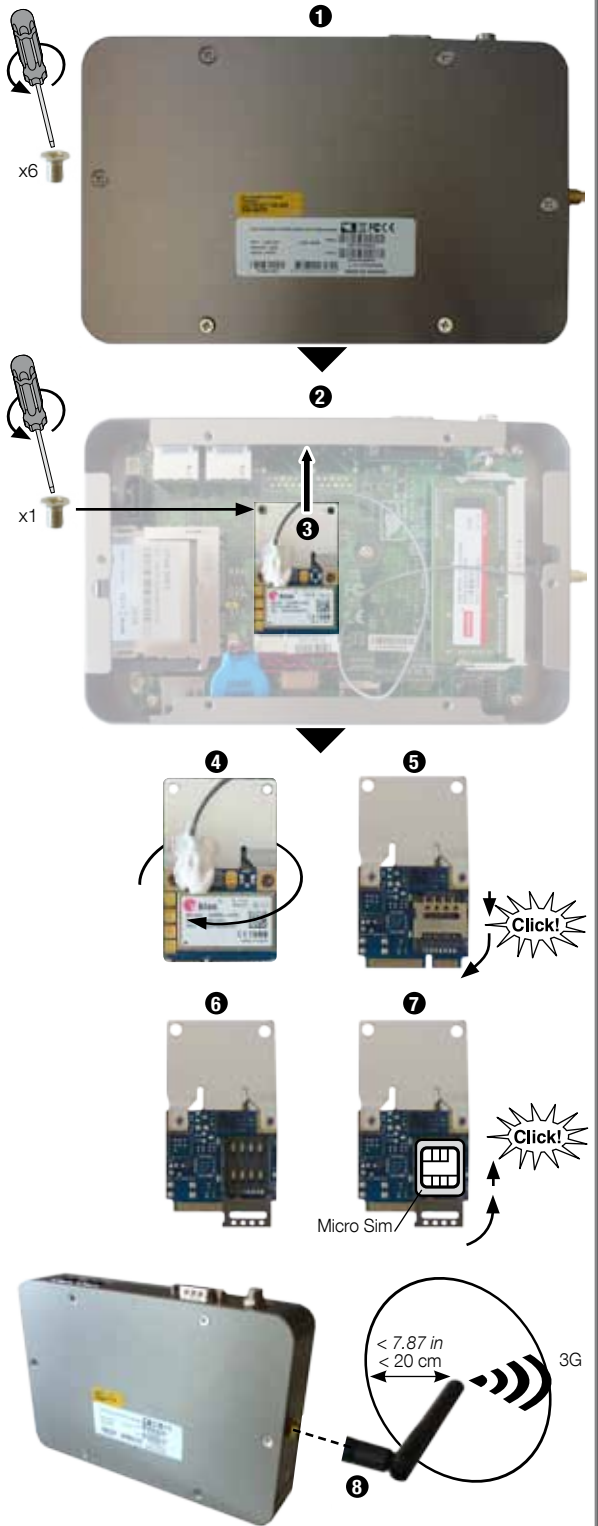

1 Dual dimensions : in/mm

3 DIN rail mounting

Flat support

2 Micro SIM card installation

Only for DATALOG H81 Ref. 4854 0011

4