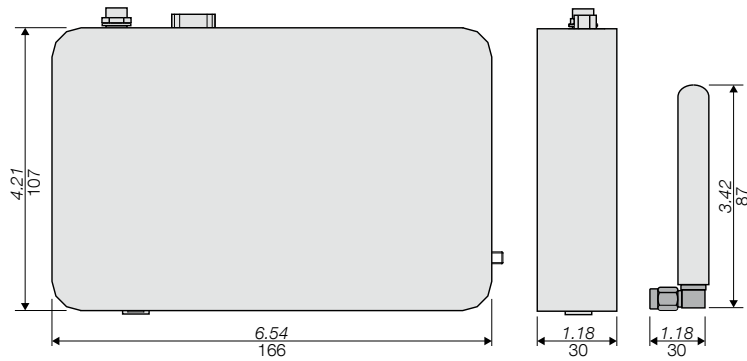

1 Dual dimensions : in/mm

3 DIN rail mounting

Flat support

2 Micro SIM card installation

Only for DATALOG H81 Ref. 4854 0011

4