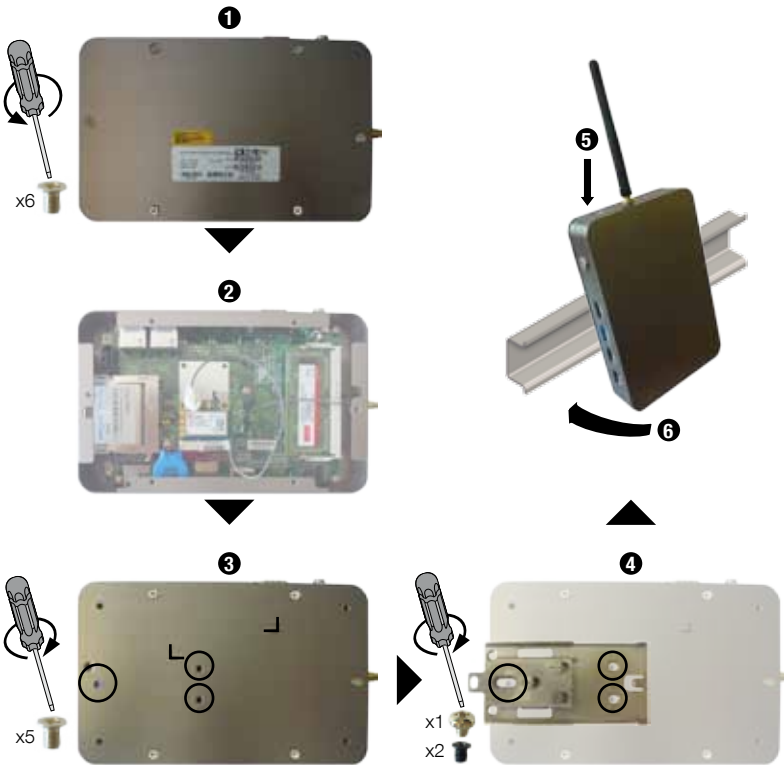

1 Dual dimensions : in/mm

3 DIN rail mounting

Flat support

2 Micro SIM card installation

Only for DATALOG H81 Ref. 4854 0011

4